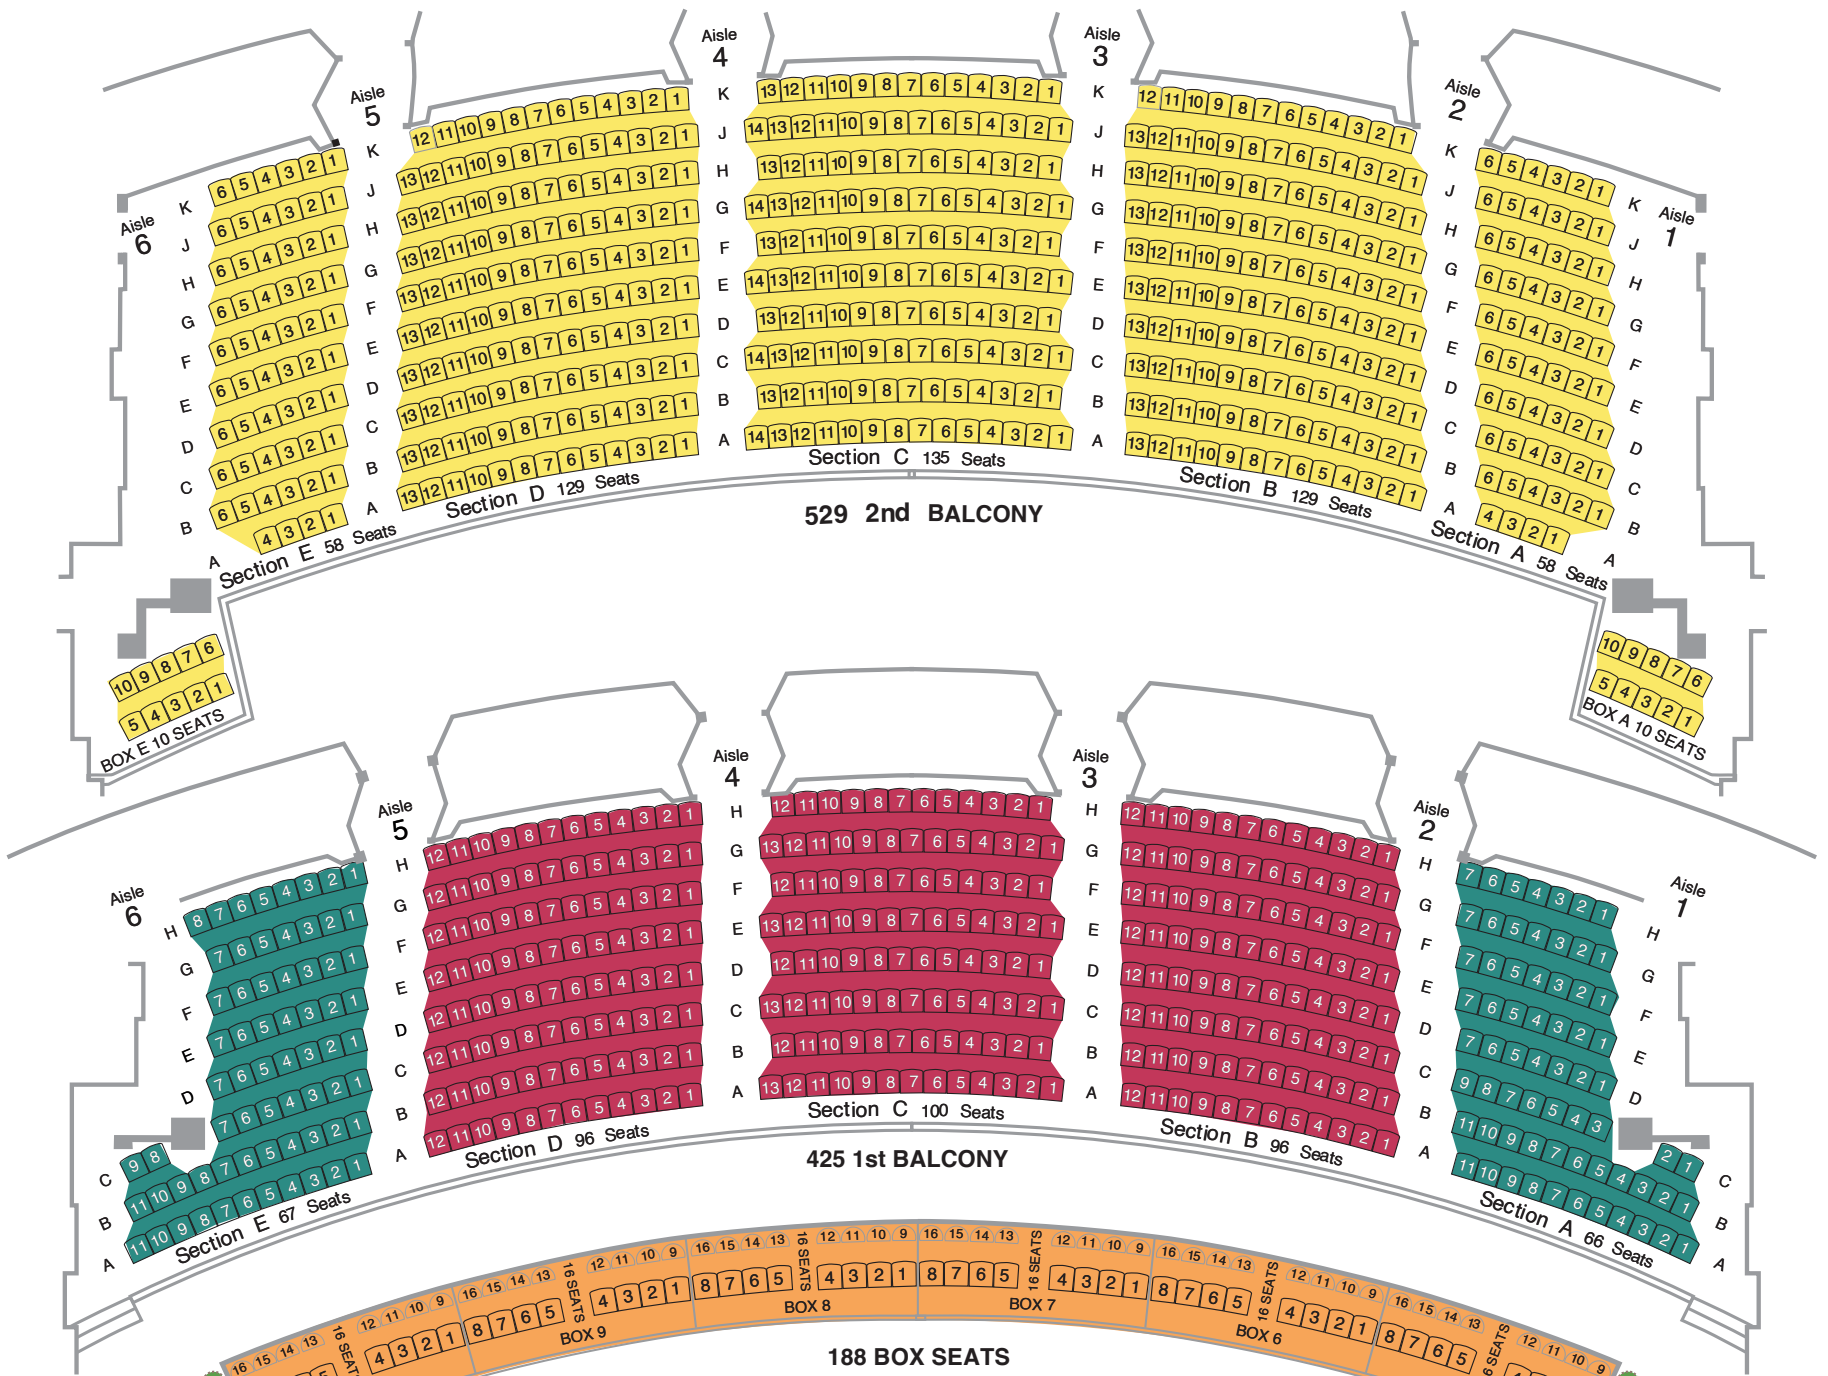

KELLER AUDITORIUM

Seating Areas

OREGON BALLET THEATRE

AREA
7

AREA
1
2
3
4
5
6

STAGE