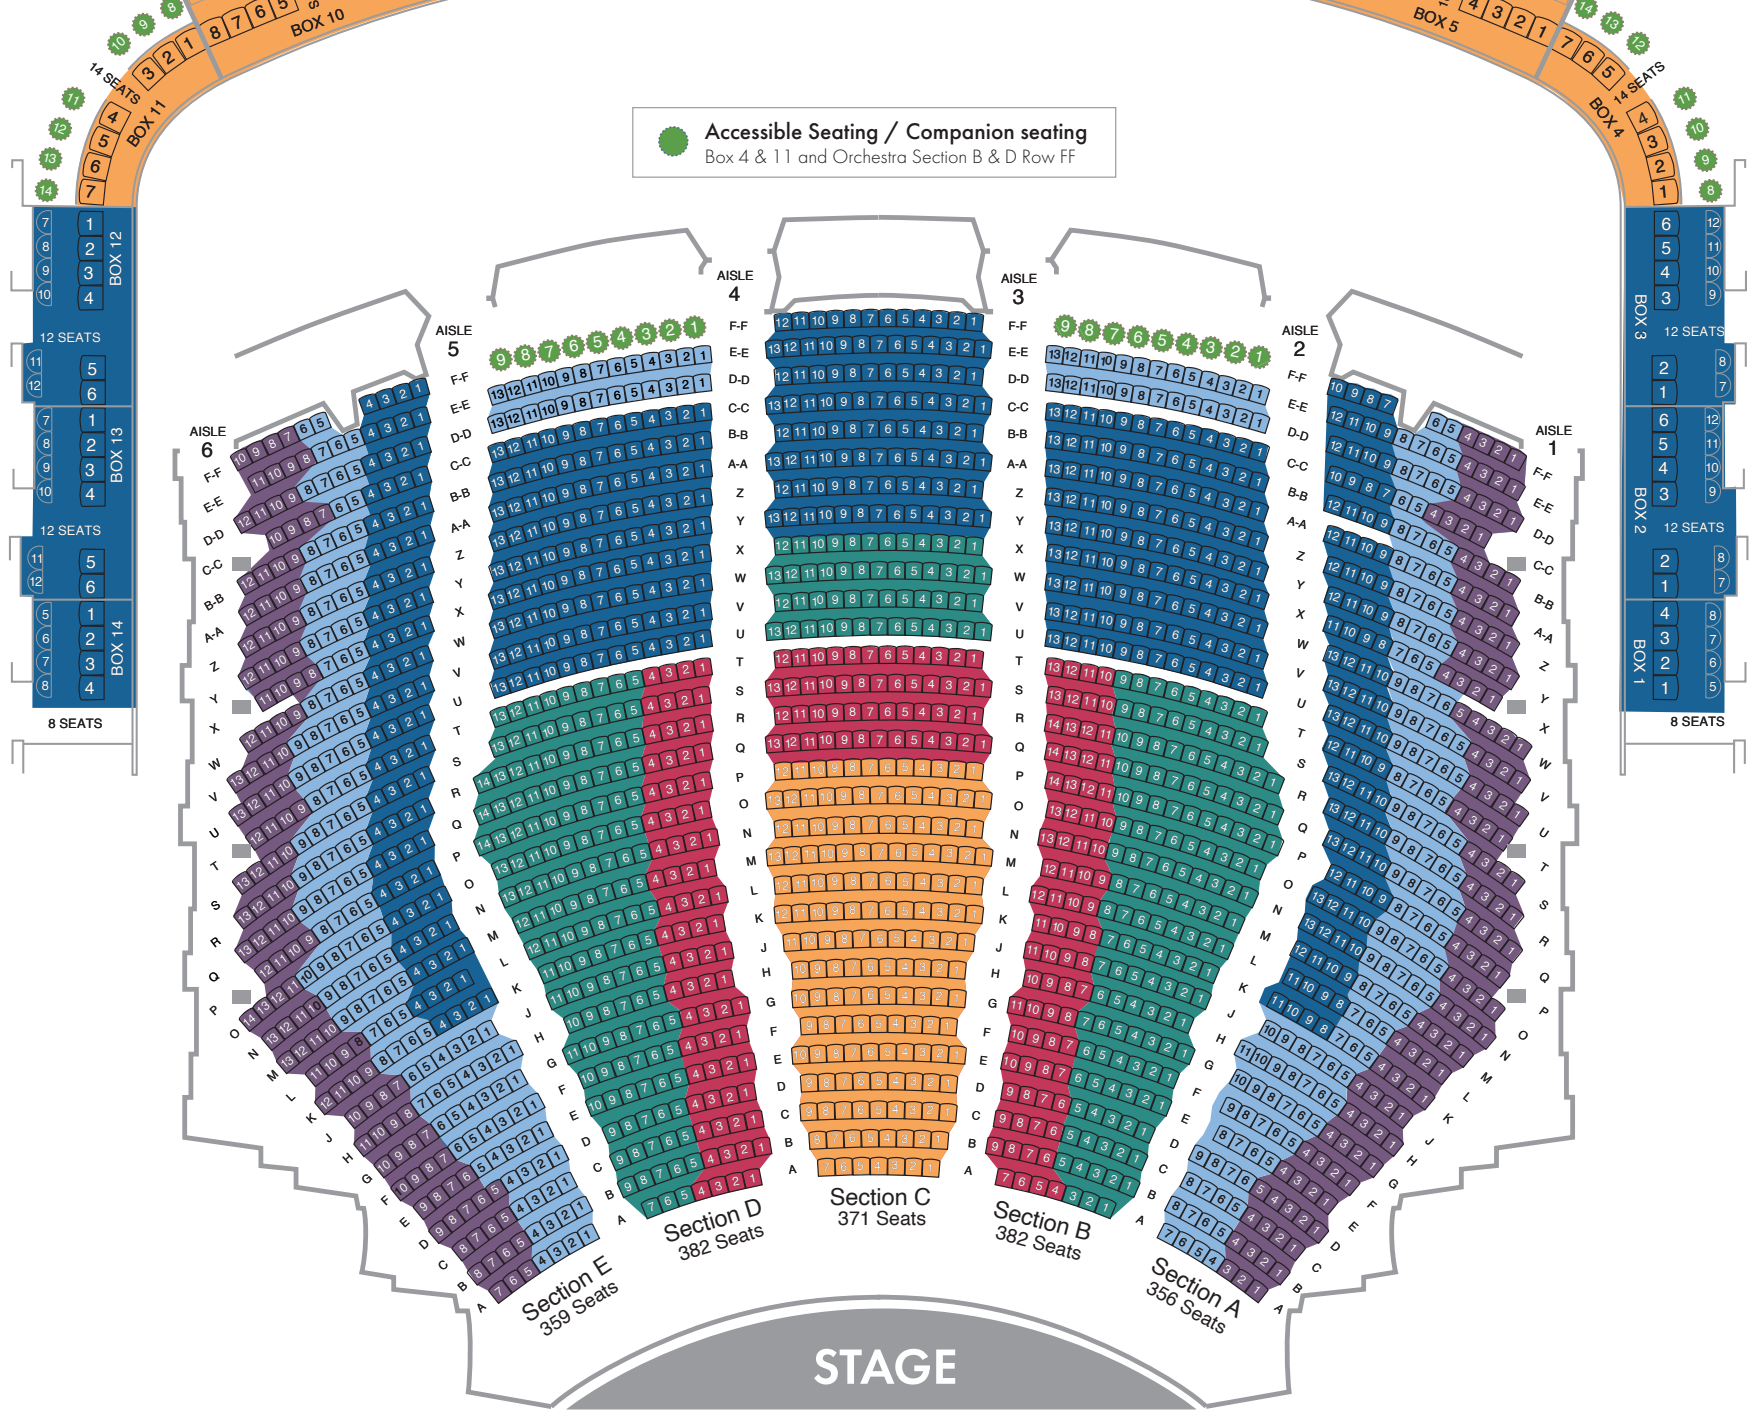

KELLER AUDITORIUM

Seating Areas

OREGON BALLET THEATRE

AREA
7

AREA
1
2
3
4
5
6

STAGE