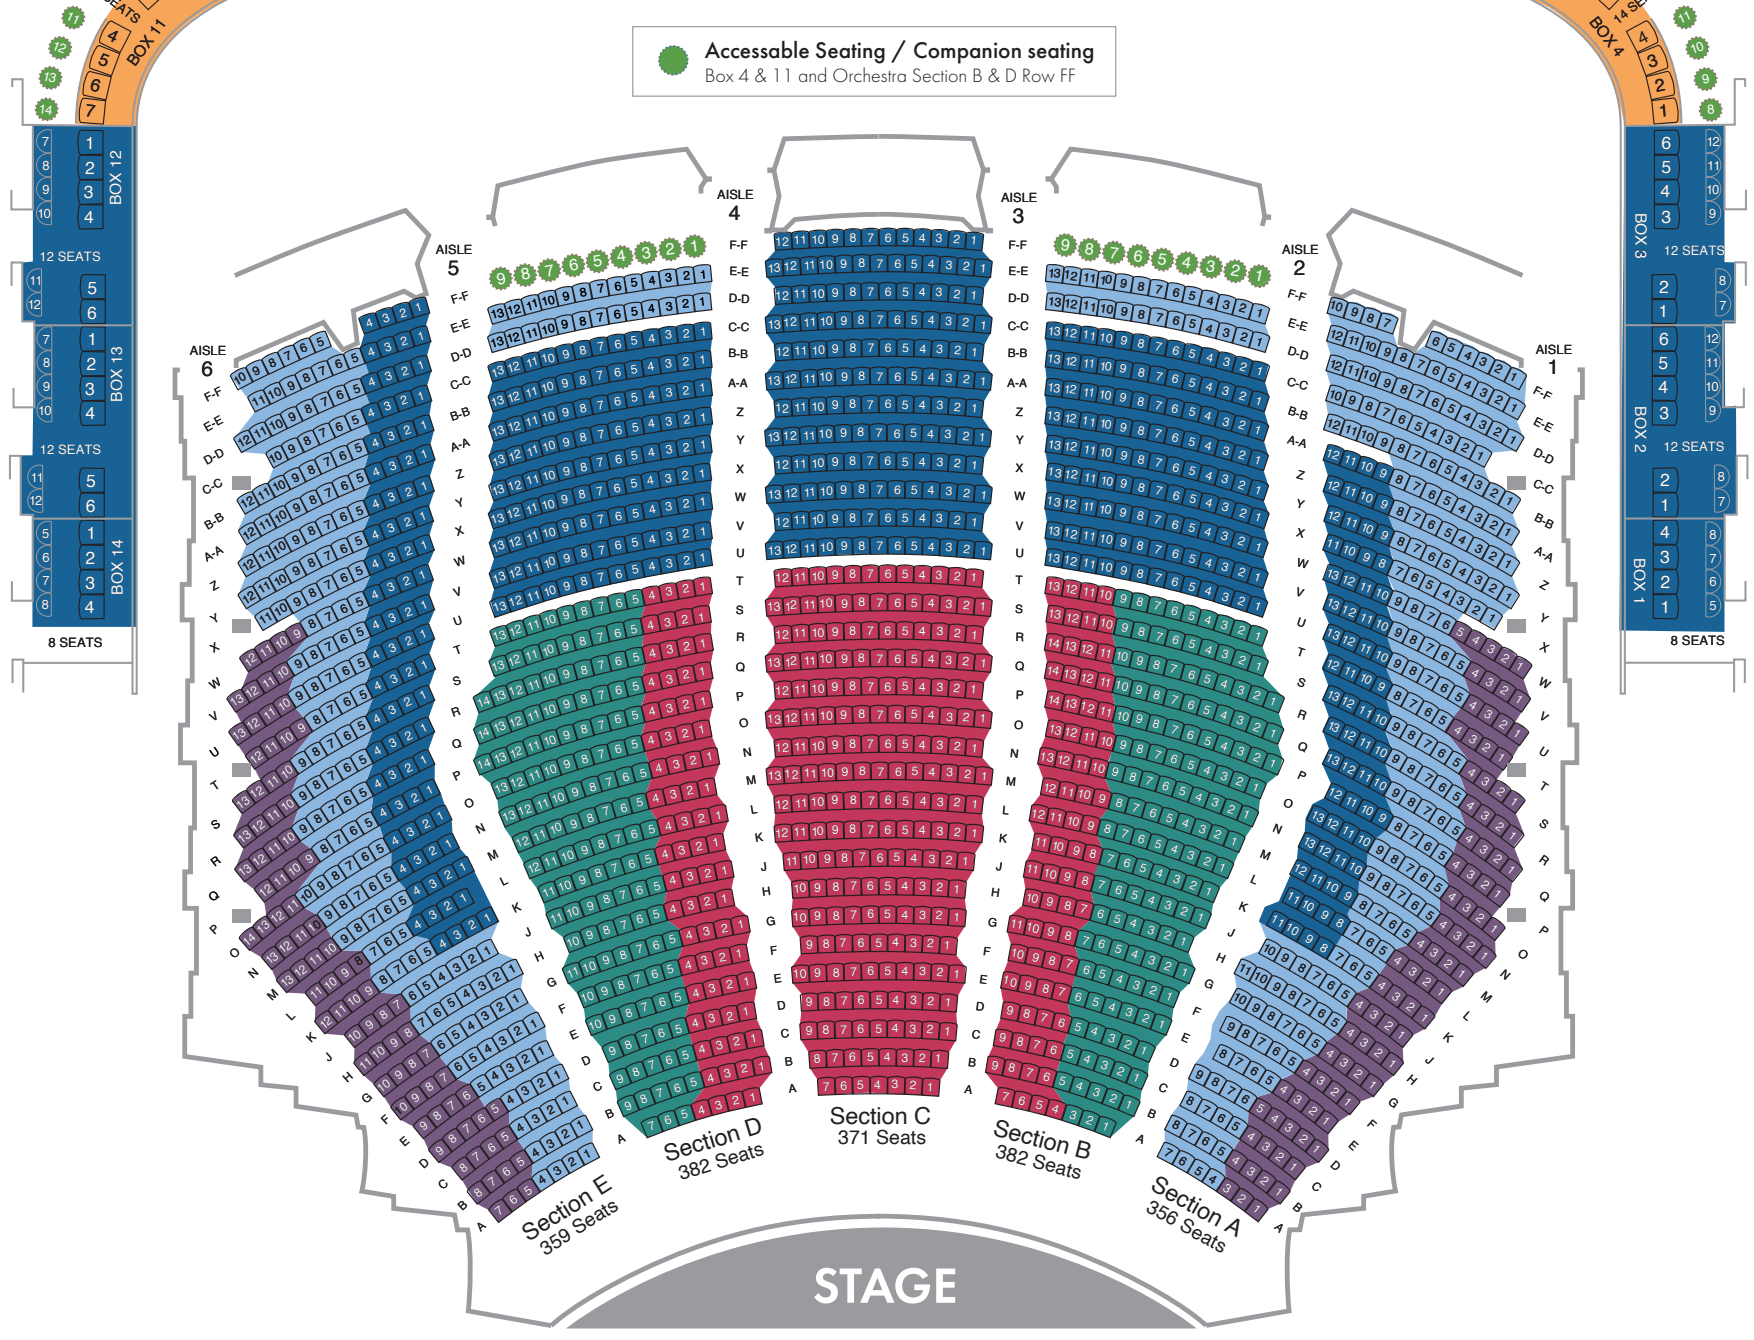

KELLER AUDITORIUM

Seating Areas

OREGON BALLET THEATRE

AREA
7

AREA
1
2
3
4
5
6

STAGE