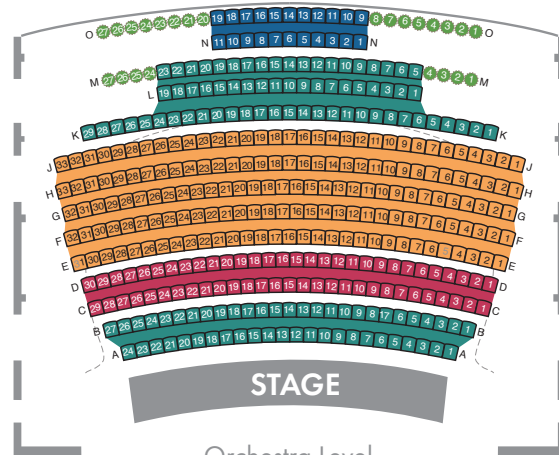

AREA

1&2

3

4

5

6

Orchestra Level
428 Seats