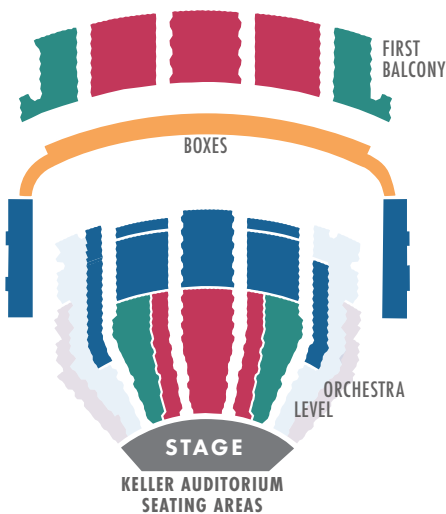

SAVE 40%

AREA	1	2	3	4
	$63	$45	$33	$27

AREA	1	2	3	4
	$88	$62	$45	$37

CHOOSE YOUR PERFORMANCE

- Thursday, December 13 at 7:30pm
- Sunday, December 16 at 7:30pm
- Thursday, December 20 at 2:00pm
- Thursday, December 20 at 7:30pm
- Friday, December 21 at 2:00pm

- **Monday, December 24 at 12:00pm**
  Special holiday performance
- **Wednesday, December 26 at 2:00pm**
  Performance featuring live music with the OBT Orchestra

Expires 12/26/18. Valid for 2018 Sunday evening through Friday matinee performance of The Nutcracker listed above. Valid for areas 1-4. Not valid on previously purchased tickets. May not be combined with any other offers. Subject to availability.

YOUR ORDER

NAME: _____ CITY/STATE/ZIP: _____
ADDRESS: _____ PHONE: _____
EMAIL: _____

PERFORMANCE DATE & TIME	SEATING AREA	# OF TICKETS	PRICE PER SEAT	TOTAL
____	____	____ X ____	____	____
		LIMIT 4		

PAYMENT

Coupon must be included with this order.

☐ Check enclosed
☐ Charge my card in full now
☐ Visa ☐ Mastercard ☐ Discover ☐ American Express

Card # _____ Exp _____
Name on Card _____ CVV _____
Signature _____

MAIL TO:
OREGON **BALLET THEATRE**
0720 SW BANCROFT STREET, PORTLAND, OR 97239
CALL 503.222.5538 / MONDAY-FRIDAY 9AM-5PM